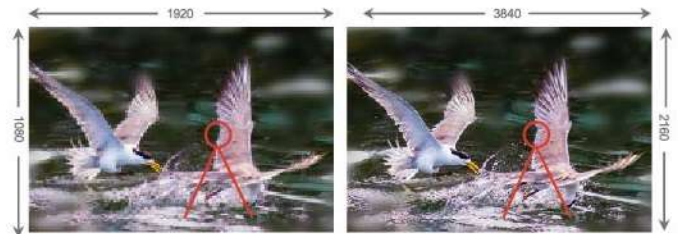

4K UHD resolution

Better visual effect with 4K resolution screen which presents four times the resolution of Full HD. Enhance sharpness to bring out the vivid color and motions.